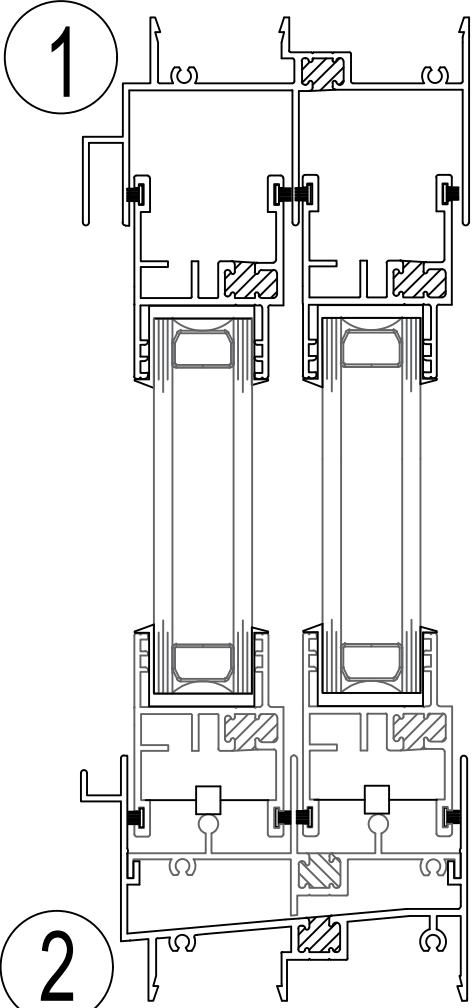

800 SERIES 2" HORIZONTAL SLIDER

STERGIS
WINDOWS & DOORS

0832 SERIES