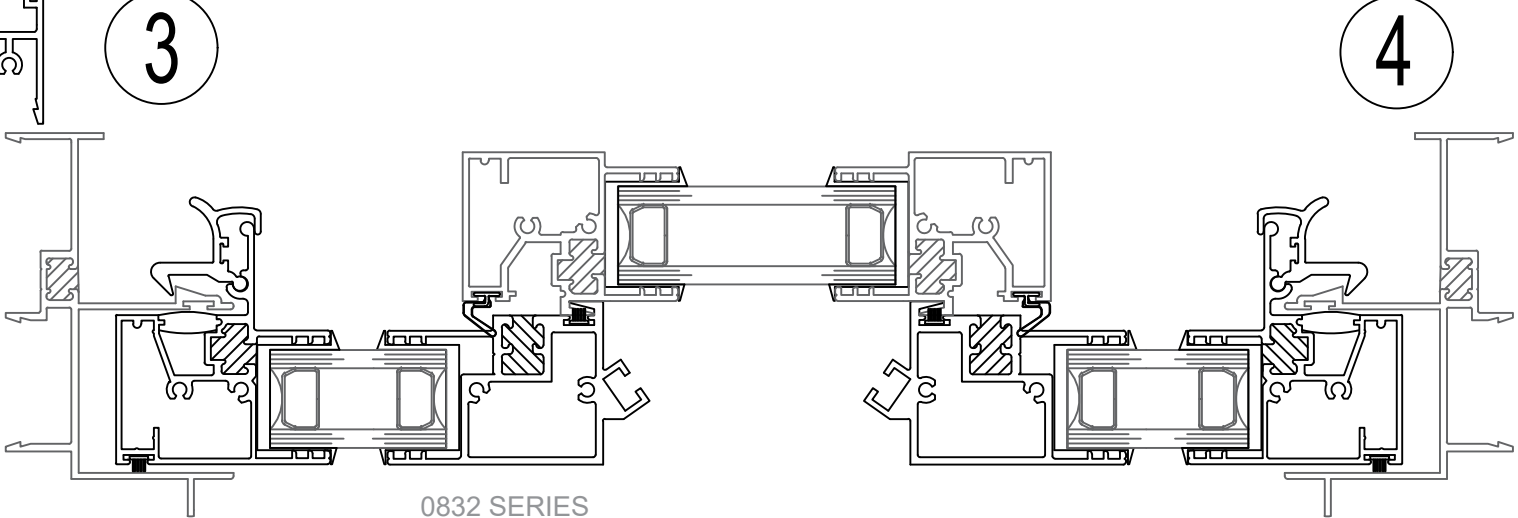

800 SERIES 2" HORIZONTAL SLIDER

STERGIS
WINDOWS & DOORS

0832 SERIES