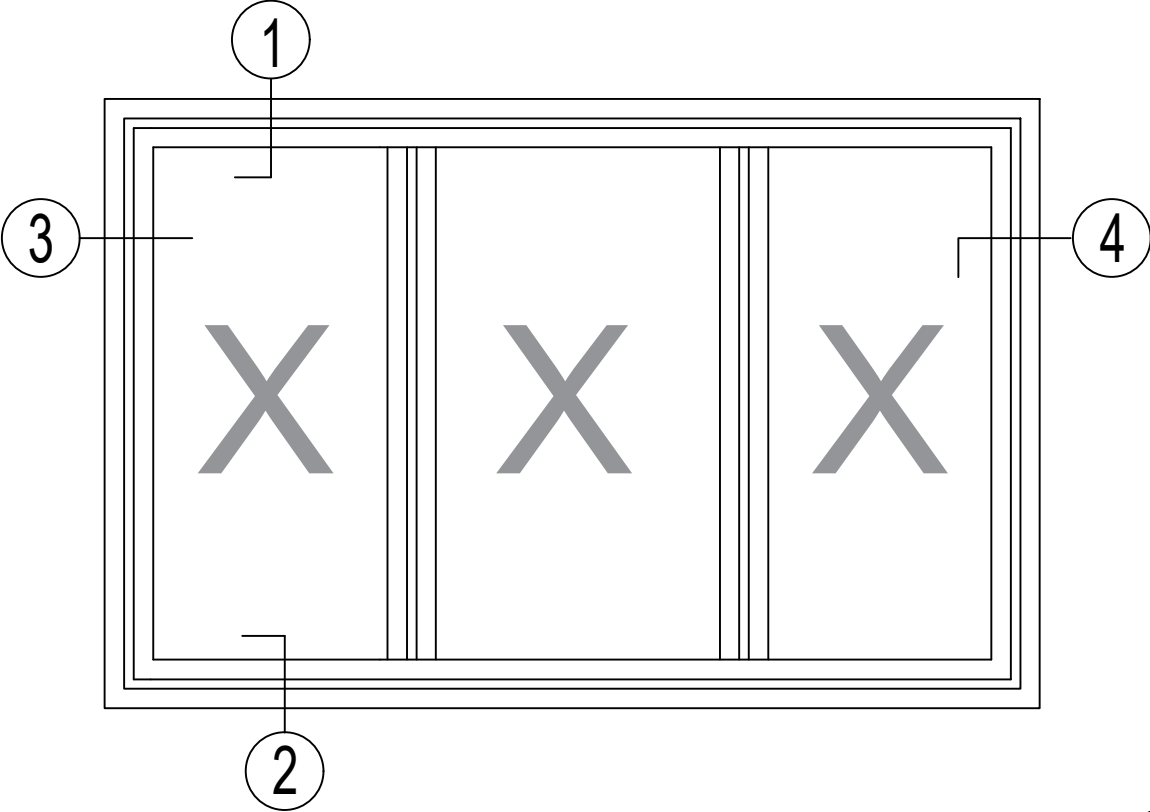

800 SERIES 2" HORIZONTAL SLIDER

STERGIS
WINDOWS & DOORS

0832 SERIES